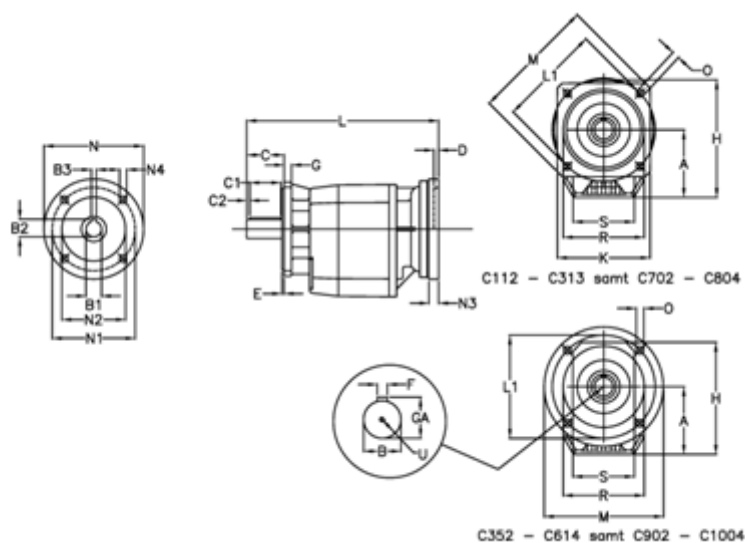

Article number: 40600802222430
 Description: Helical gearbox
 C802F-22,2-P80B5

Measures

A = 247.0	D = 4.0	L1 = 350	R = 320
B = 80	E = 5	M = 400	S = 300
B1 = 19	F = 22	N = 200	U = M20x42
B2 = 21.8	G = 20	N1 = 165	
B3 = 6	GA = 85.0	N2 = 130	
C = 140	H = 422.0	N3 = 0	
C1 = 110	K = 350	N4 = M10x12	
C2 = 15	L = 533.0	O = 18.0	